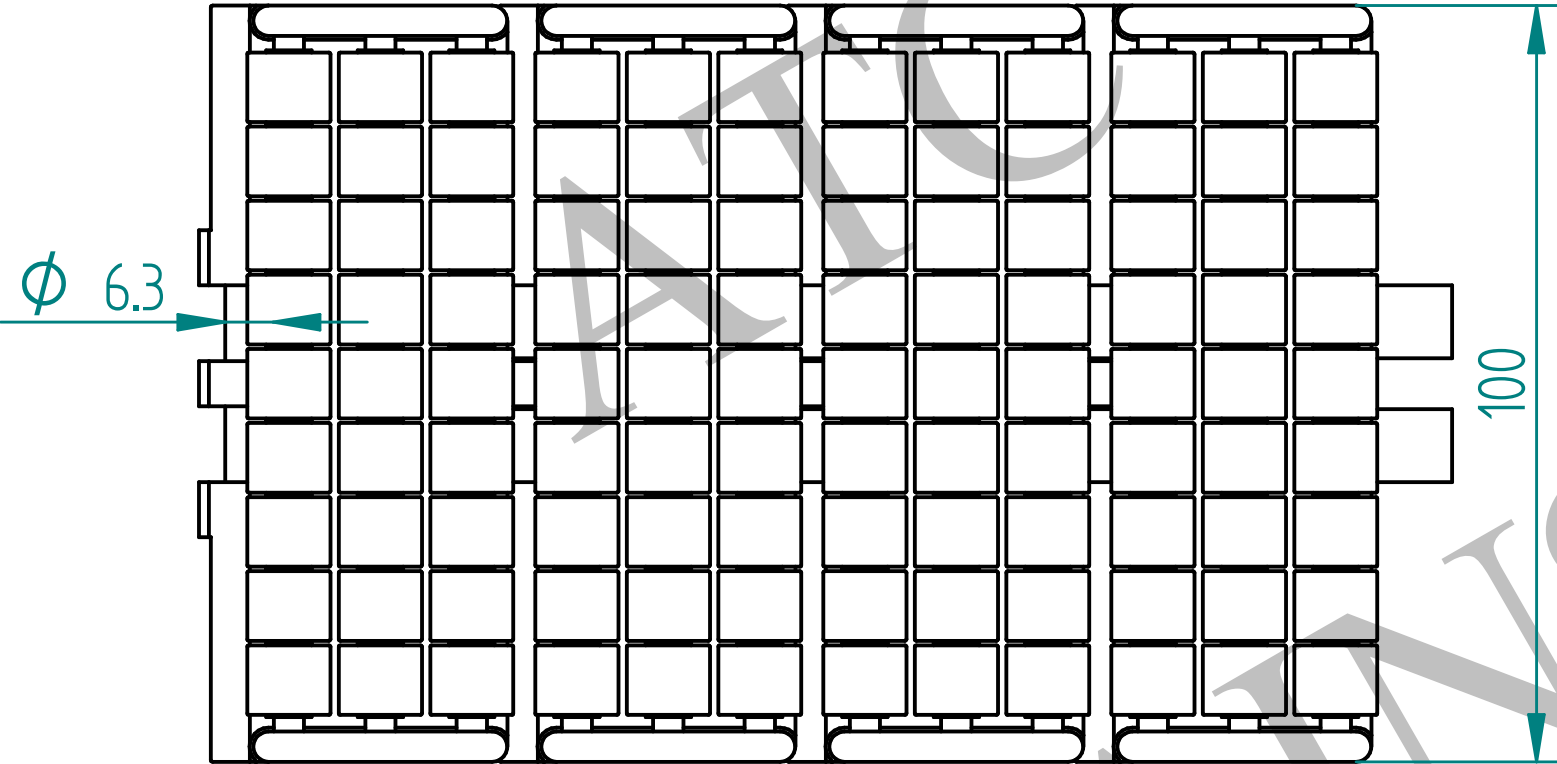

# LBP TABLE TOP CHAIN

	SIGN	DATE	<b>ATC CHAINS INDIA</b>	
DRAWN BY:		17.08.2021		
CHECKED BY:			CUSTOMER:	
APPROVED BY:			CUSTOMER DWG. NO.:	
DWG. PART/NO.:			LBP TABLE TOP CHAIN	
PRODUCT NO.:			WEIGHT:	MATERIAL:
			SCALE:	
			<b>ALL DIMENSIONS ARE IN MM</b>	
			<b>A4</b>	