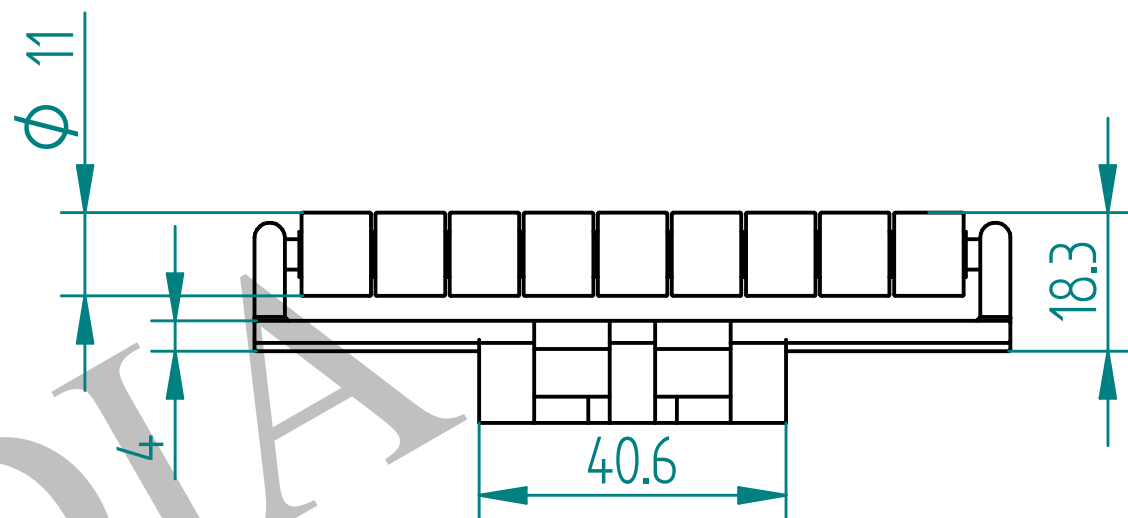

# LBP TABLE TOP CHAIN

	SIGN	DATE	<b>ATC CHAINS INDIA</b>	
DRAWN BY:		17.08.2021		
CHECKED BY:			CUSTOMER:	
APPROVED BY:			CUSTOMER DWG. NO.:	
DWG. PART/NO.:			LBP TABLE TOP CHAIN	
PRODUCT NO.:			WEIGHT:	MATERIAL:
			SCALE:	
			<b>ALL DIMENSIONS ARE IN MM</b>	
			<b>A4</b>	