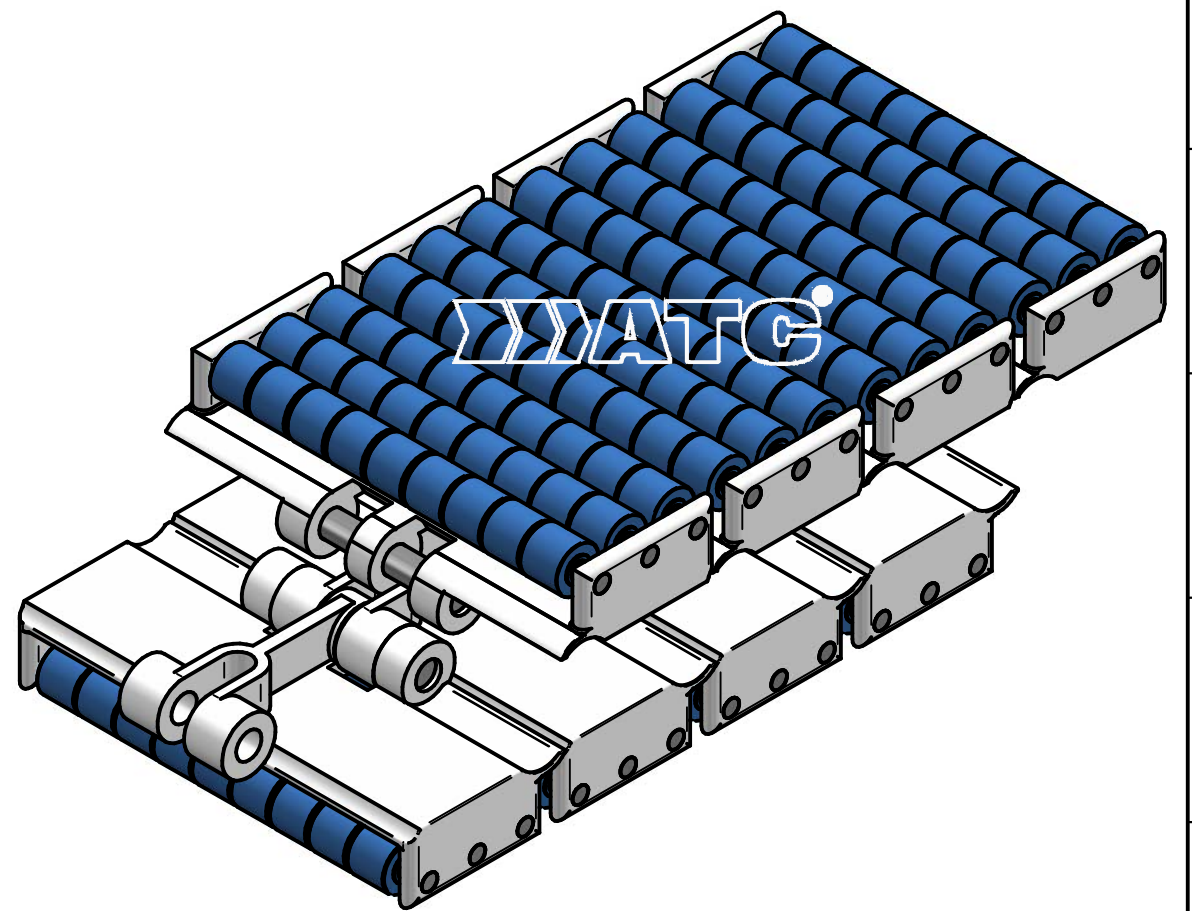

# LBP TABLE TOP CHAIN

	SIGN	DATE	<b>ATC CHAINS INDIA</b>	
DRAWN BY:		17.08.2021		
CHECKED BY:			CUSTOMER:	
APPROVED BY:			CUSTOMER DWG. NO.:	
DWG. PART/NO.:			LBP TABLE TOP CHAIN	
PRODUCT NO.:			WEIGHT:	MATERIAL:
			SCALE:	
			<b>ALL DIMENSIONS ARE IN MM</b>	
			<b>A4</b>	