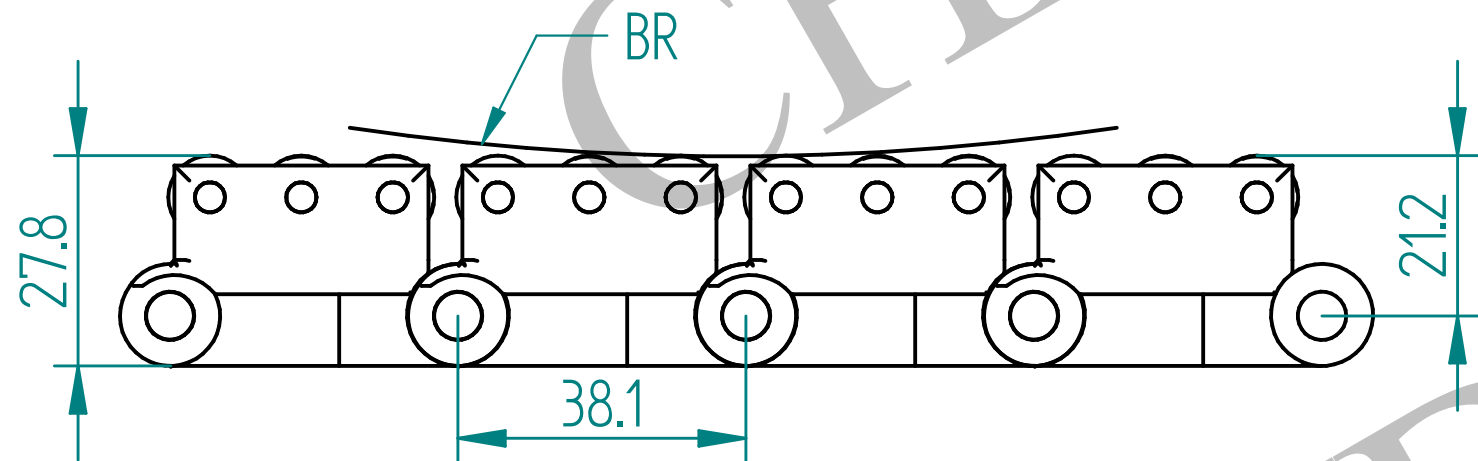

# LBP TABLE TOP CHAIN

	SIGN	DATE	<b>ATC CHAINS INDIA</b>	
DRAWN BY:		17.08.2021		
CHECKED BY:			CUSTOMER:	
APPROVED BY:			CUSTOMER DWG. NO.:	
DWG. PART/NO.:			LBP TABLE TOP CHAIN	
PRODUCT NO.:			WEIGHT:	MATERIAL:
			SCALE:	
			<b>ALL DIMENSIONS ARE IN MM</b>	
			<b>A4</b>	