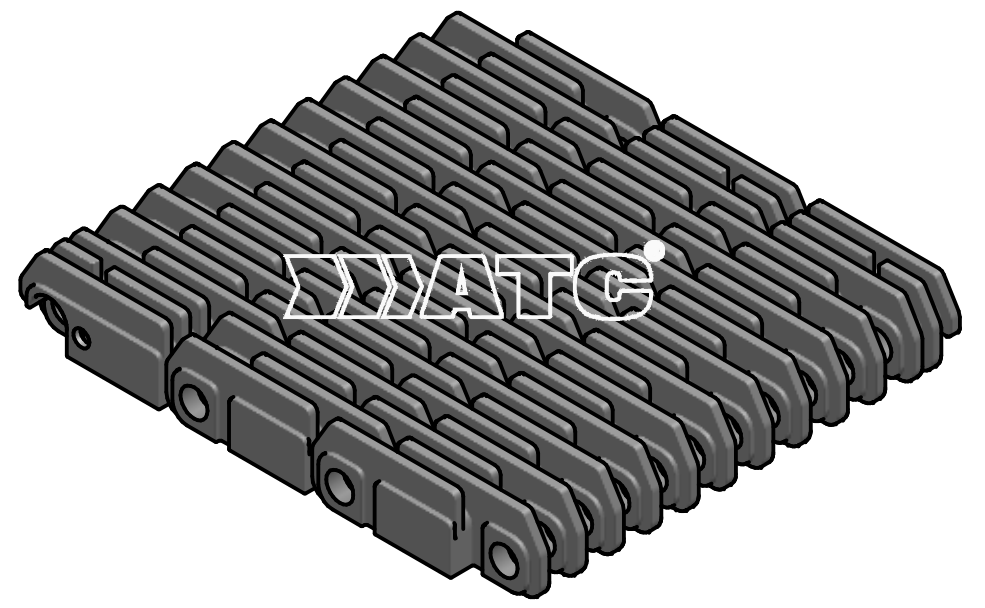

T-510 FLAT TOP PLAIN

	SIGN	DATE	ATC CHAINS INDIA	
DRAWN BY:				
CHECKED BY:			CUSTOMER:	
APPROVED BY:			CUSTOMER DWG. NO.:	
DWG. NO.:			WEIGHT:	MATERIAL:
			SCALE:	
			ALL DIMENSIONS ARE IN MM	
			A4	