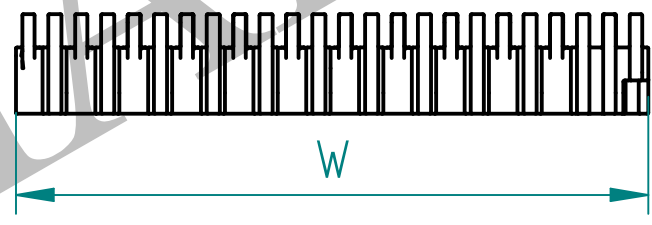

T-510 FLAT TOP PLAIN

	SIGN	DATE	ATC CHAINS INDIA	
DRAWN BY:				
CHECKED BY:			CUSTOMER:	
APPROVED BY:			CUSTOMER DWG. NO.:	
DWG. NO.:			WEIGHT:	MATERIAL:
			SCALE:	
			ALL DIMENSIONS ARE IN MM	
			A4	