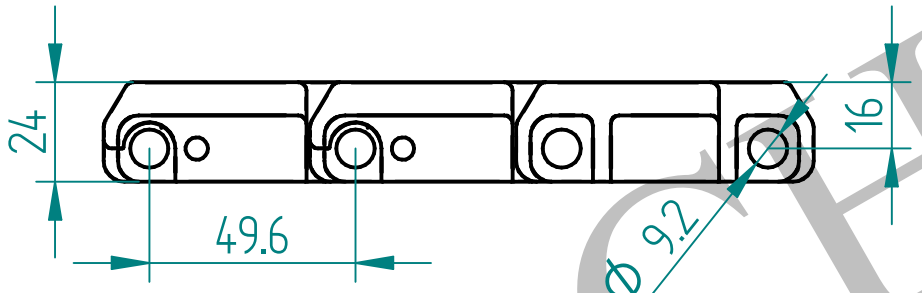

T-510 FLAT TOP PLAIN

	SIGN	DATE	ATC CHAINS INDIA	
DRAWN BY:				
CHECKED BY:			CUSTOMER:	
APPROVED BY:			CUSTOMER DWG. NO.:	
DWG. NO.:			WEIGHT:	MATERIAL:
			SCALE:	
			ALL DIMENSIONS ARE IN MM	
			A4	