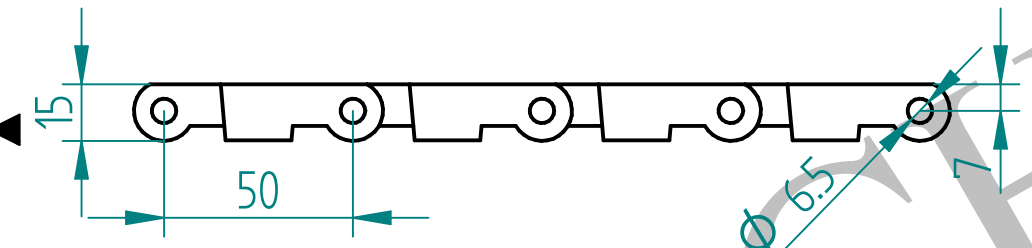

T-700 FLUSH GRID PLAIN

	SIGN	DATE	ATC CHAINS INDIA		
DRAWN BY:					CUSTOMER:
CHECKED BY:					CUSTOMER DWG. NO.:
APPROVED BY:					
DWG. NO.:			WEIGHT:	MATERIAL:	SCALE:
			ALL DIMENSIONS ARE IN MM		A4