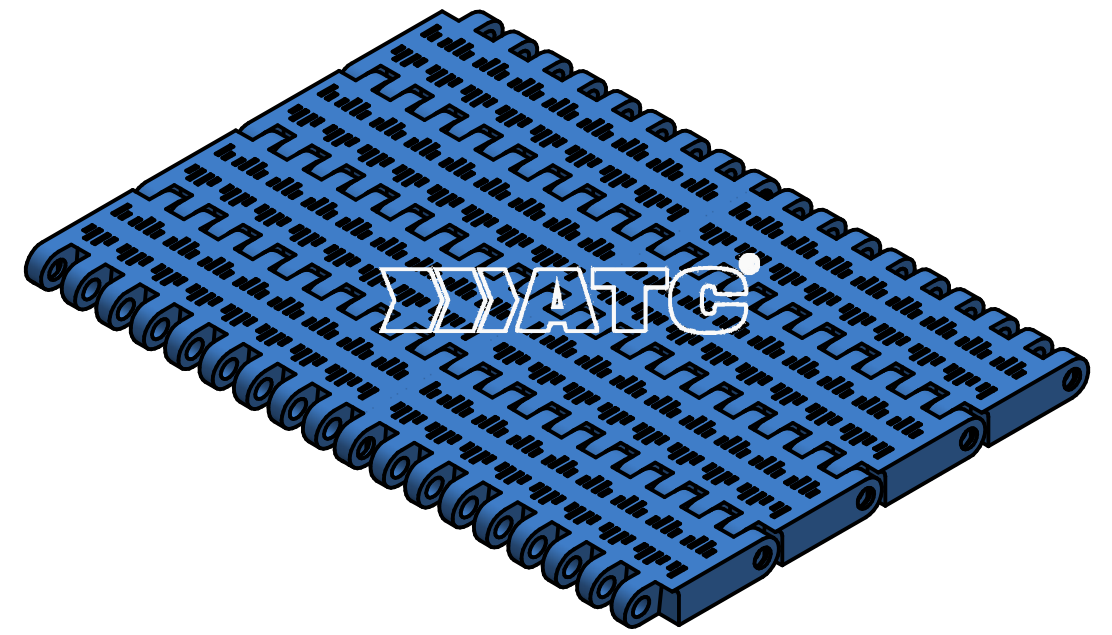

A-SERIES PERFORATED PLAIN

ATC

	SIGN	DATE	ATC CHAINS INDIA		
DRAWN BY:					CUSTOMER:
CHECKED BY:					
APPROVED BY:					
DWG. NO.:			CUSTOMER DWG. NO.:		
		WEIGHT:	MATERIAL:	SCALE:	
		ALL DIMENSIONS ARE IN MM			A4