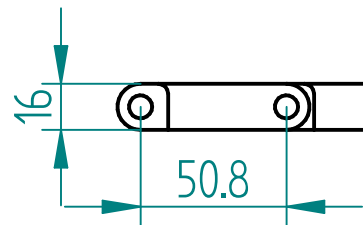

A-SERIES PERFORATED PLAIN

ATC

	SIGN	DATE	ATC CHAINS INDIA		
DRAWN BY:					CUSTOMER:
CHECKED BY:					
APPROVED BY:					
DWG. NO.:			CUSTOMER DWG. NO.:		
		WEIGHT:	MATERIAL:	SCALE:	
		ALL DIMENSIONS ARE IN MM			A4