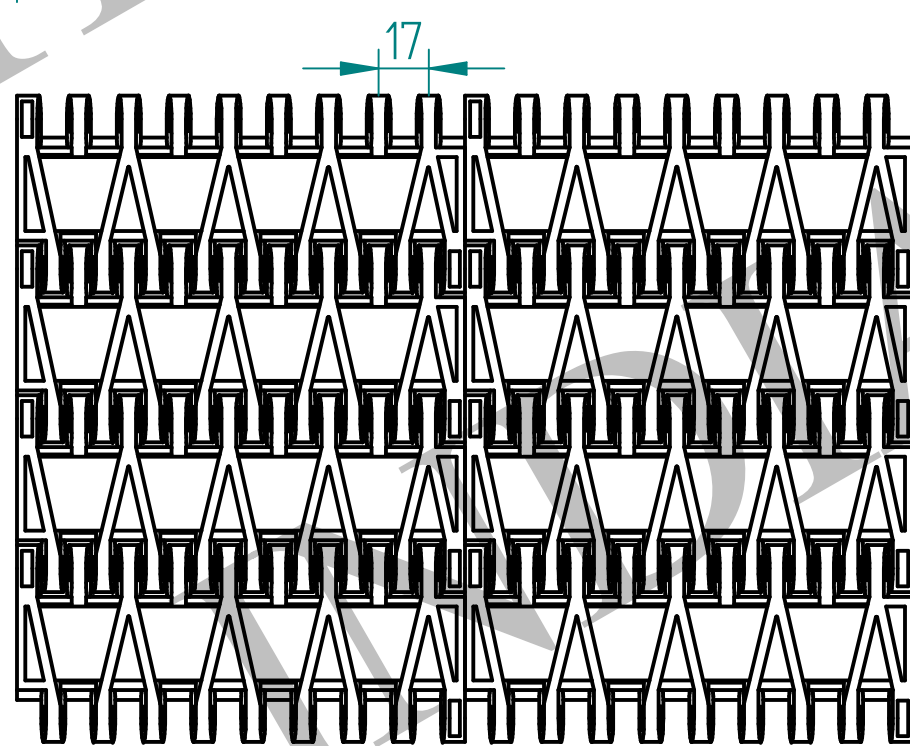

A-SERIES FLAT TOP PLAIN

	SIGN	DATE	ATC CHAINS INDIA		
DRAWN BY:					CUSTOMER:
CHECKED BY:					CUSTOMER DWG. NO.:
APPROVED BY:					WEIGHT: MATERIAL: SCALE:
DWG. NO.:	 		ALL DIMENSIONS ARE IN MM		
QNTY:					A4