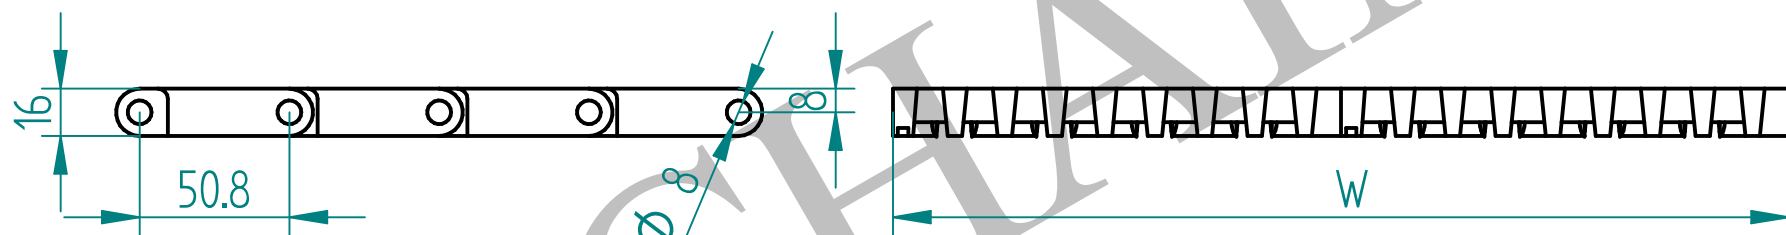

A-SERIES FLAT TOP PLAIN

	SIGN	DATE	ATC CHAINS INDIA		
DRAWN BY:					CUSTOMER:
CHECKED BY:					CUSTOMER DWG. NO.:
APPROVED BY:					WEIGHT: MATERIAL: SCALE:
DWG. NO.:	 		ALL DIMENSIONS ARE IN MM		
QNTY:					A4