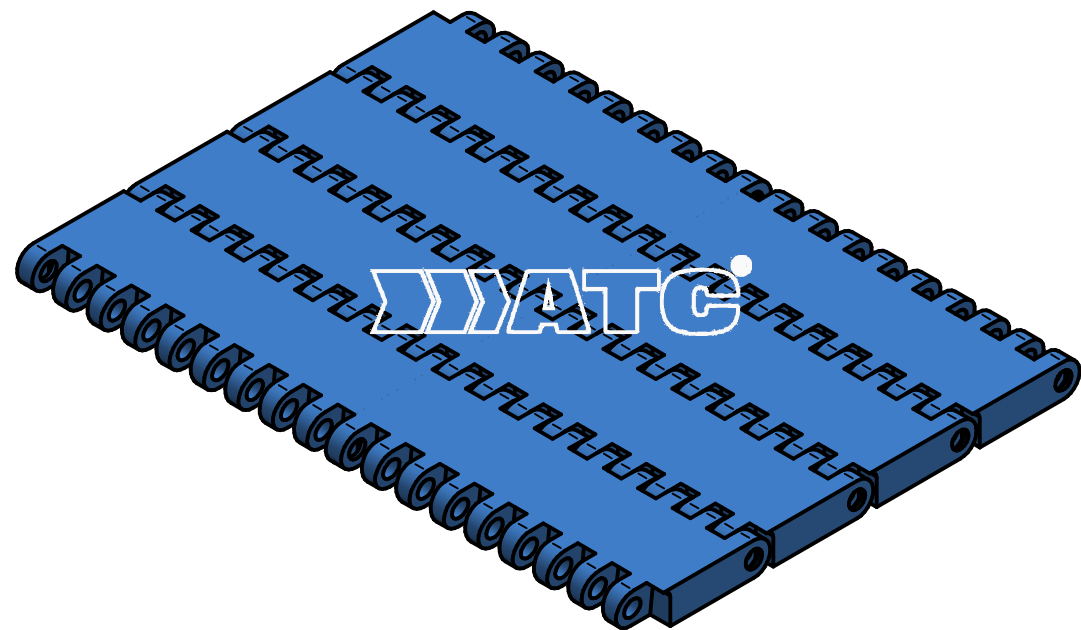

A-SERIES FLAT TOP PLAIN

	SIGN	DATE	ATC CHAINS INDIA		
DRAWN BY:					CUSTOMER:
CHECKED BY:					CUSTOMER DWG. NO.:
APPROVED BY:					WEIGHT: MATERIAL: SCALE:
DWG. NO.:	 		ALL DIMENSIONS ARE IN MM		
QNTY:					A4