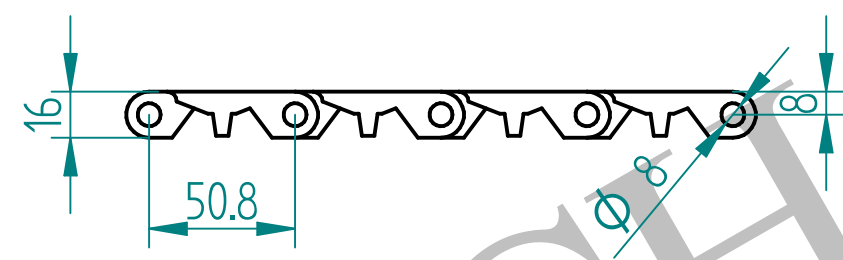

B-SERIES FLAT TOP PLAIN

ATC

CHAINS

	SIGN	DATE	ATC CHAINS INDIA	
DRAWN BY:				
CHECKED BY:			CUSTOMER:	
APPROVED BY:			CUSTOMER DWG. NO.:	
DWG. NO.:			WEIGHT:	MATERIAL:
			SCALE:	
			ALL DIMENSIONS ARE IN MM	
			A4	