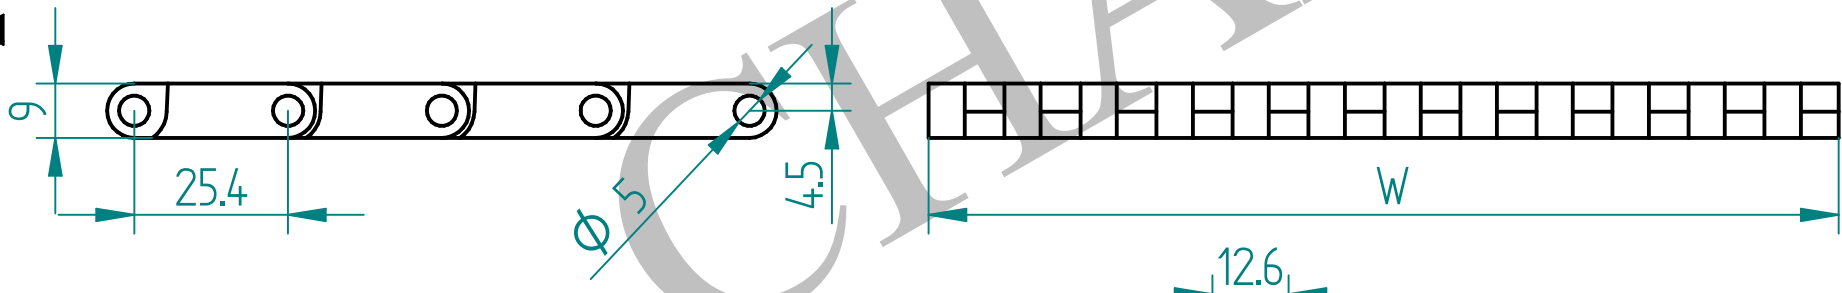

T-1210 FLAT TOP PLAIN

	SIGN	DATE	ATC CHAINS INDIA	
DRAWN BY:				
CHECKED BY:			CUSTOMER:	
APPROVED BY:			CUSTOMER DWG. NO.:	
DWG. NO.:			WEIGHT:	MATERIAL:
			SCALE:	
			ALL DIMENSIONS ARE IN MM	
			A4	