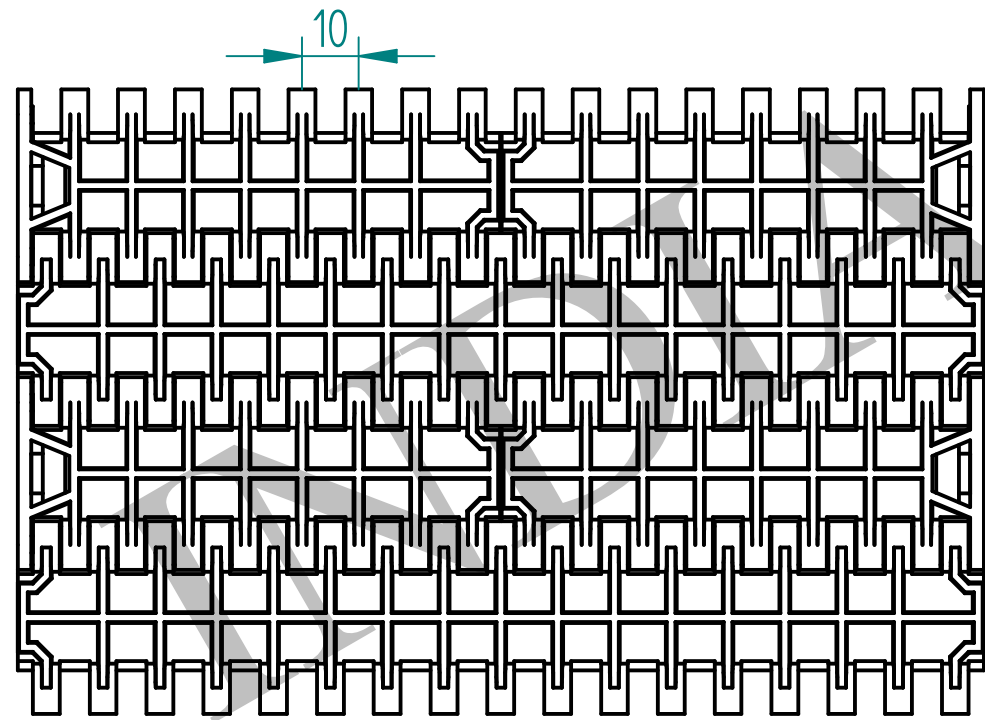

T-1200 FLAT TOP PLAIN

ATC

CHAINS

	SIGN	DATE	ATC CHAINS INDIA	
DRAWN BY:				
CHECKED BY:			CUSTOMER:	
APPROVED BY:			CUSTOMER DWG. NO.:	
DWG. NO.:			WEIGHT:	MATERIAL:
			SCALE:	
			ALL DIMENSIONS ARE IN MM	
			A4	