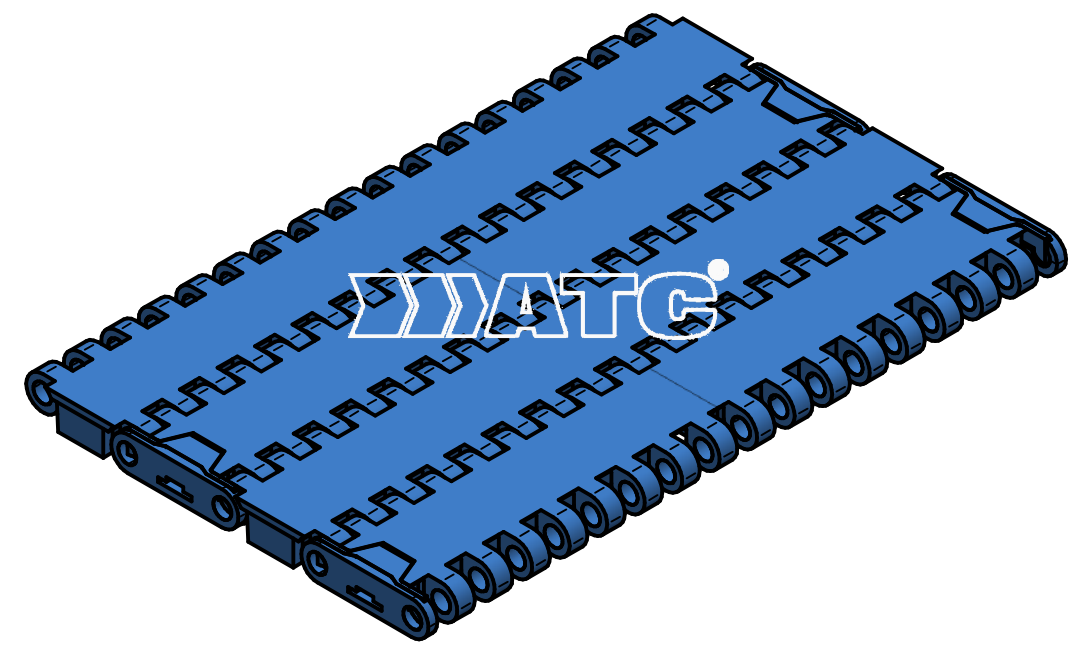

T-1200 FLAT TOP PLAIN

ATC

CHAINS

	SIGN	DATE	ATC CHAINS INDIA	
DRAWN BY:				
CHECKED BY:			CUSTOMER:	
APPROVED BY:			CUSTOMER DWG. NO.:	
DWG. NO.:			WEIGHT:	MATERIAL:
			SCALE:	
			ALL DIMENSIONS ARE IN MM	
			A4	