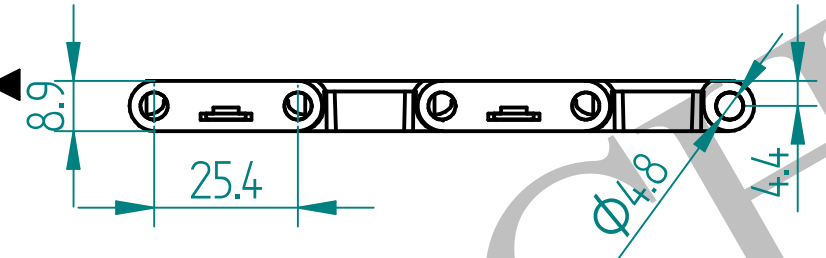

T-1200 FLAT TOP PLAIN

ATC

CHAINS

	SIGN	DATE	ATC CHAINS INDIA	
DRAWN BY:				
CHECKED BY:			CUSTOMER:	
APPROVED BY:			CUSTOMER DWG. NO.:	
DWG. NO.:			WEIGHT:	MATERIAL:
			SCALE:	
			ALL DIMENSIONS ARE IN MM	
			A4	