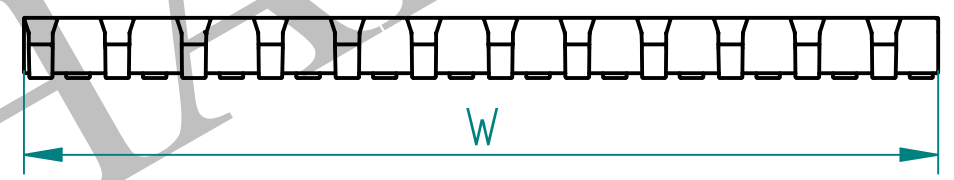

T-1000 FLAT TOP PLAIN

	SIGN	DATE	ATC CHAINS INDIA	
DRAWN BY:				
CHECKED BY:			CUSTOMER:	
APPROVED BY:			CUSTOMER DWG. NO.:	
DWG. NO.:			WEIGHT:	MATERIAL:
			SCALE:	
			ALL DIMENSIONS ARE IN MM	
			A4	