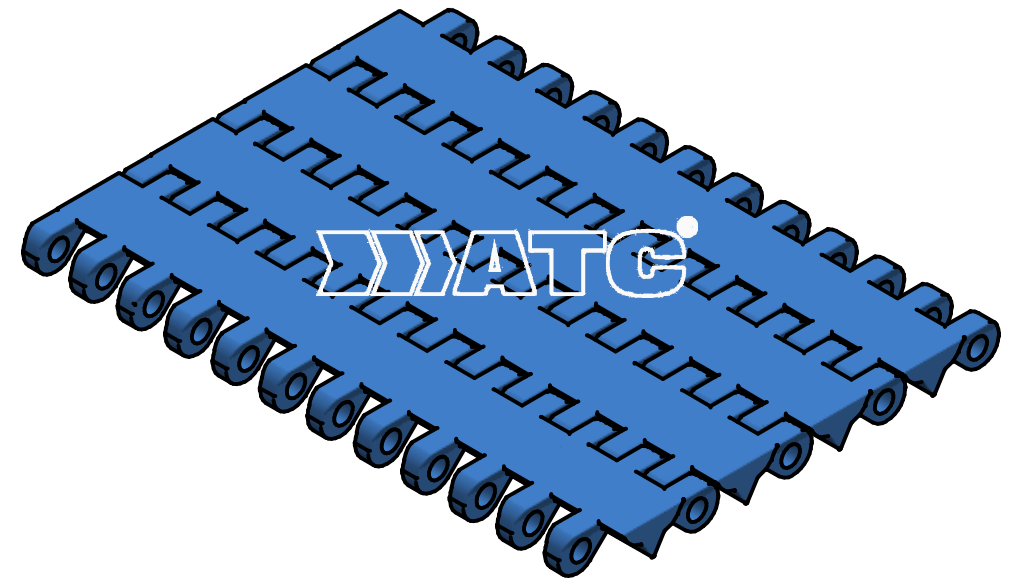

T-1000 FLAT TOP PLAIN

	SIGN	DATE	ATC CHAINS INDIA	
DRAWN BY:				
CHECKED BY:			CUSTOMER:	
APPROVED BY:			CUSTOMER DWG. NO.:	
DWG. NO.:			WEIGHT:	MATERIAL:
			SCALE:	
			ALL DIMENSIONS ARE IN MM	
			A4	