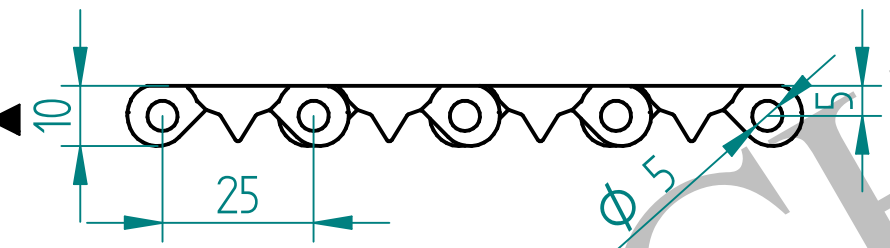

T-1000 FLAT TOP PLAIN

	SIGN	DATE	ATC CHAINS INDIA	
DRAWN BY:				
CHECKED BY:			CUSTOMER:	
APPROVED BY:			CUSTOMER DWG. NO.:	
DWG. NO.:			WEIGHT:	MATERIAL:
			SCALE:	
			ALL DIMENSIONS ARE IN MM	
			A4	