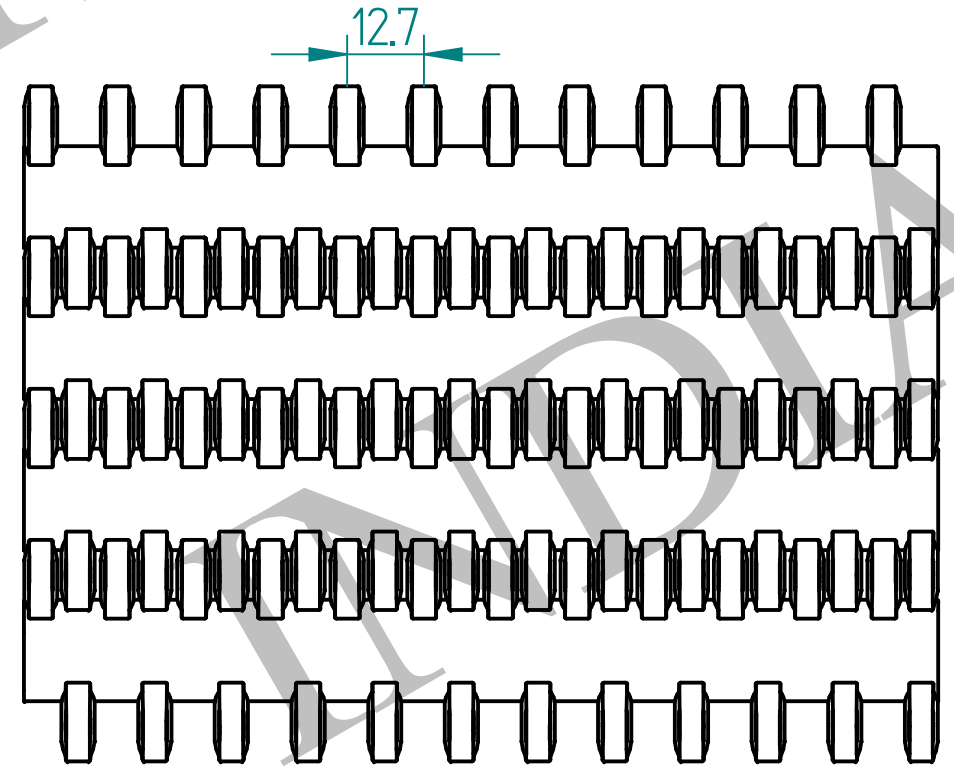

T-1000 FLAT TOP PLAIN

	SIGN	DATE	ATC CHAINS INDIA	
DRAWN BY:				
CHECKED BY:			CUSTOMER:	
APPROVED BY:			CUSTOMER DWG. NO.:	
DWG. NO.:			WEIGHT:	MATERIAL:
			SCALE:	
			ALL DIMENSIONS ARE IN MM	
			A4	

QNTY: