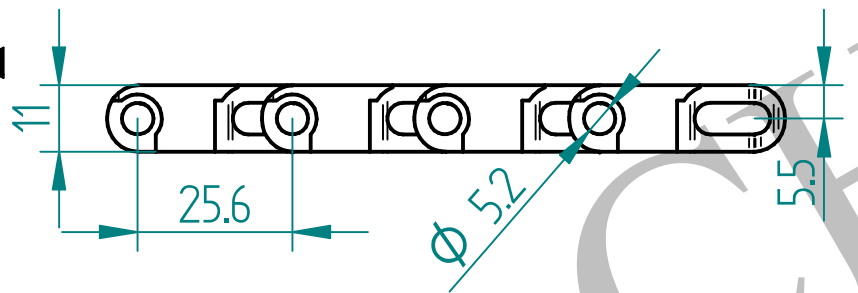

T-800 FLAT TOP PLAIN

	SIGN	DATE	ATC CHAINS INDIA		
DRAWN BY:					CUSTOMER:
CHECKED BY:					CUSTOMER DWG. NO.:
APPROVED BY:					WEIGHT: MATERIAL: SCALE:
DWG. NO.:	 		ALL DIMENSIONS ARE IN MM		
QNTY:					A4