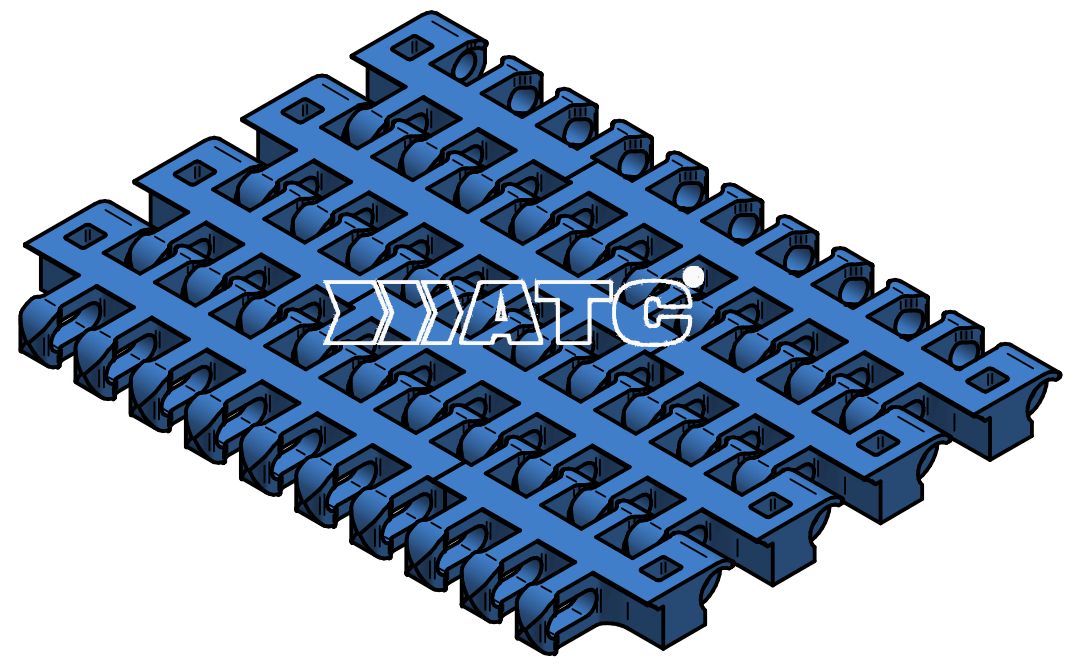

T-800 FLAT TOP PLAIN

	SIGN	DATE	ATC CHAINS INDIA		
DRAWN BY:					CUSTOMER:
CHECKED BY:					CUSTOMER DWG. NO.:
APPROVED BY:					WEIGHT: MATERIAL: SCALE:
DWG. NO.:	 		ALL DIMENSIONS ARE IN MM		
QNTY:					A4