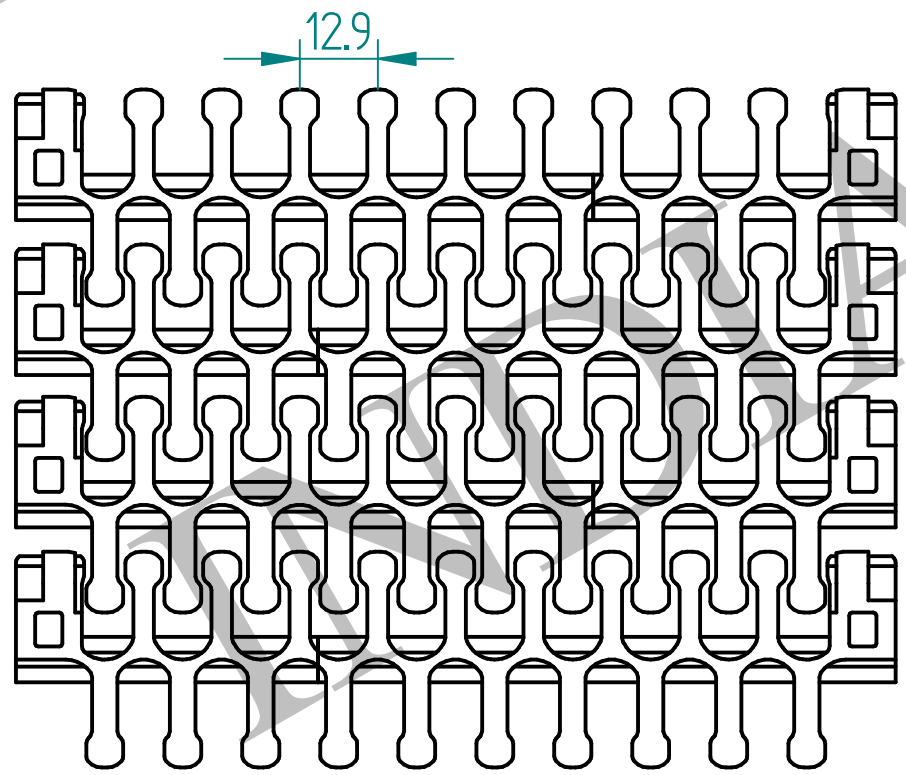

T-800 FLAT TOP PLAIN

	SIGN	DATE	ATC CHAINS INDIA		
DRAWN BY:					CUSTOMER:
CHECKED BY:					CUSTOMER DWG. NO.:
APPROVED BY:					WEIGHT: MATERIAL: SCALE:
DWG. NO.:	 		ALL DIMENSIONS ARE IN MM		
QNTY:					A4