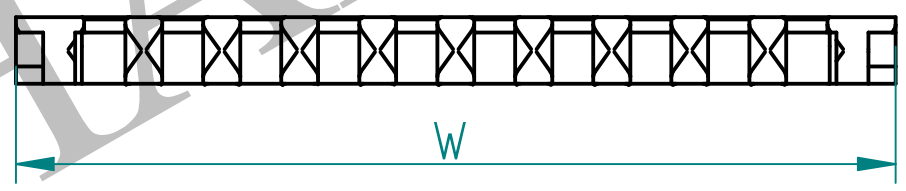

T-800 FLAT TOP PLAIN

	SIGN	DATE	ATC CHAINS INDIA		
DRAWN BY:					CUSTOMER:
CHECKED BY:					CUSTOMER DWG. NO.:
APPROVED BY:					WEIGHT: MATERIAL: SCALE:
DWG. NO.:	 		ALL DIMENSIONS ARE IN MM		
QNTY:					A4