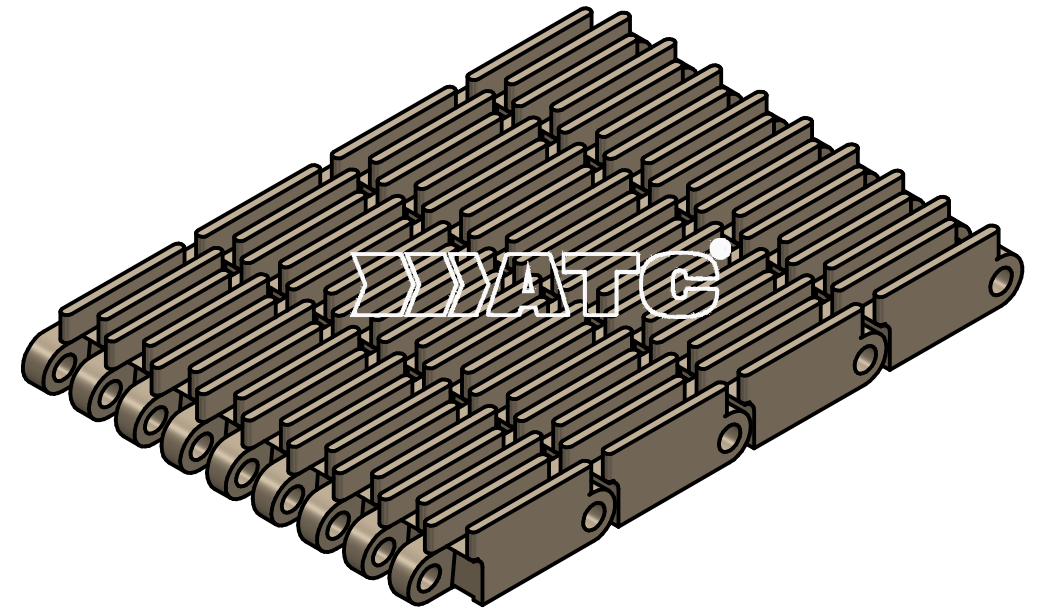

T-500 WARMER FLAT TOP PLAIN

ATC

17

W

	SIGN	DATE	ATC CHAINS INDIA		
DRAWN BY:					CUSTOMER:
CHECKED BY:					CUSTOMER DWG. NO.:
APPROVED BY:					
DWG. NO.:			WEIGHT:	MATERIAL:	
			SCALE:		
			ALL DIMENSIONS ARE IN MM		
			A4		