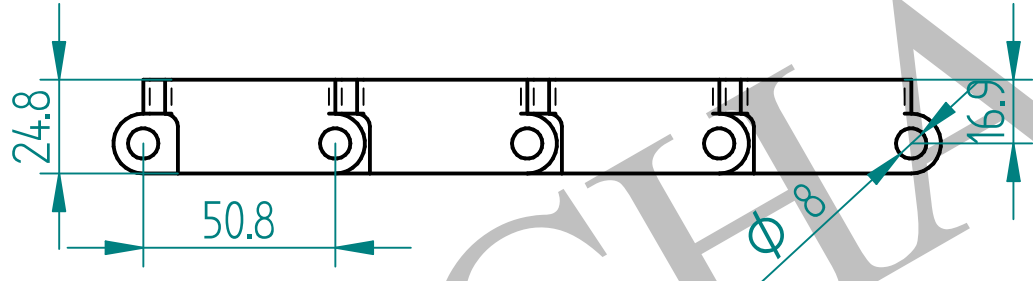

T-500 WARMER FLAT TOP PLAIN

ATC

17

W

	SIGN	DATE	ATC CHAINS INDIA		
DRAWN BY:					CUSTOMER:
CHECKED BY:					CUSTOMER DWG. NO.:
APPROVED BY:					
DWG. NO.:			WEIGHT:	MATERIAL:	
			SCALE:		
			ALL DIMENSIONS ARE IN MM		
			A4		