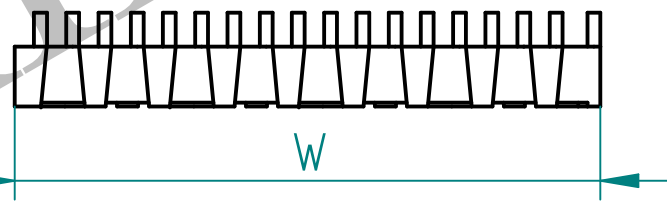

T-500 WARMER FLAT TOP PLAIN

ATC

17

W

	SIGN	DATE	ATC CHAINS INDIA		
DRAWN BY:					CUSTOMER:
CHECKED BY:					CUSTOMER DWG. NO.:
APPROVED BY:					
DWG. NO.:			WEIGHT:	MATERIAL:	
			SCALE:		
			ALL DIMENSIONS ARE IN MM		
			A4		