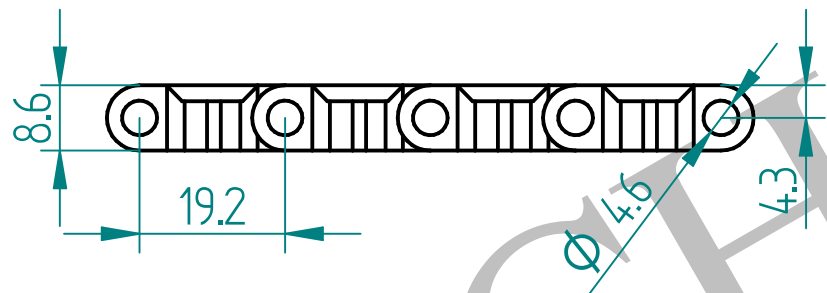

# T-400 FLAT TOP PLAIN

	SIGN	DATE	<b>ATC CHAINS INDIA</b>		
DRAWN BY:					CUSTOMER:
CHECKED BY:					CUSTOMER DWG. NO.:
APPROVED BY:					WEIGHT: MATERIAL: SCALE:
DWG. NO.:	 		<b>ALL DIMENSIONS ARE IN MM</b>		
QNTY:					<b>A4</b>