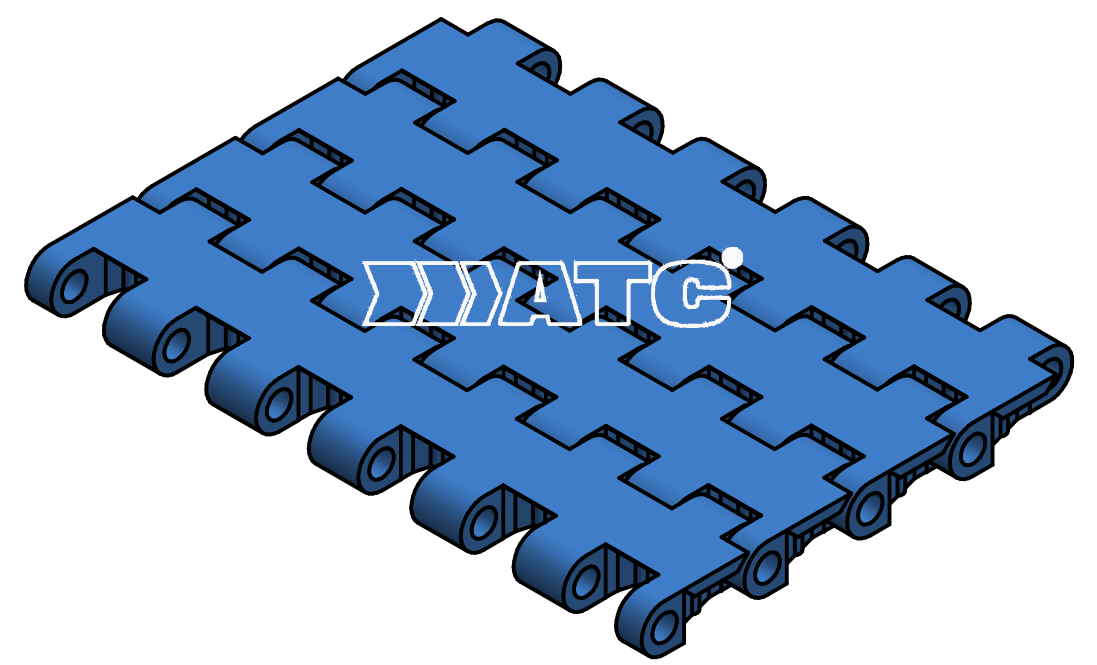

# T-400 FLAT TOP PLAIN

	SIGN	DATE	<b>ATC CHAINS INDIA</b>		
DRAWN BY:					CUSTOMER:
CHECKED BY:					CUSTOMER DWG. NO.:
APPROVED BY:					WEIGHT: MATERIAL: SCALE:
DWG. NO.:	 		<b>ALL DIMENSIONS ARE IN MM</b>		
QNTY:					<b>A4</b>