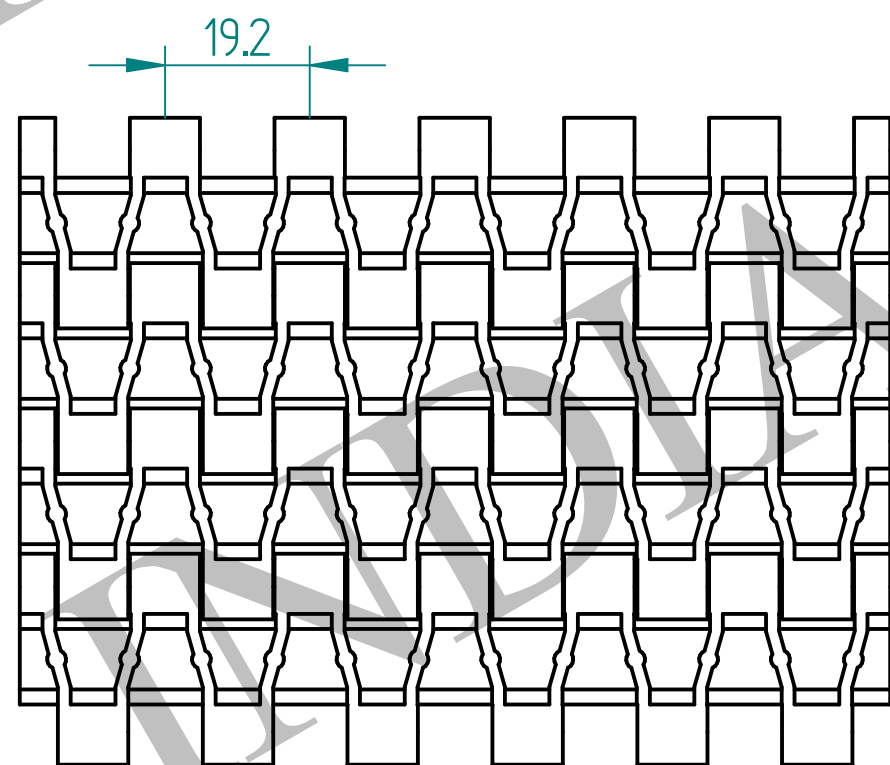

# T-400 FLAT TOP PLAIN

	SIGN	DATE	<b>ATC CHAINS INDIA</b>		
DRAWN BY:					CUSTOMER:
CHECKED BY:					CUSTOMER DWG. NO.:
APPROVED BY:					WEIGHT: MATERIAL: SCALE:
DWG. NO.:	 		<b>ALL DIMENSIONS ARE IN MM</b>		
QNTY:					<b>A4</b>