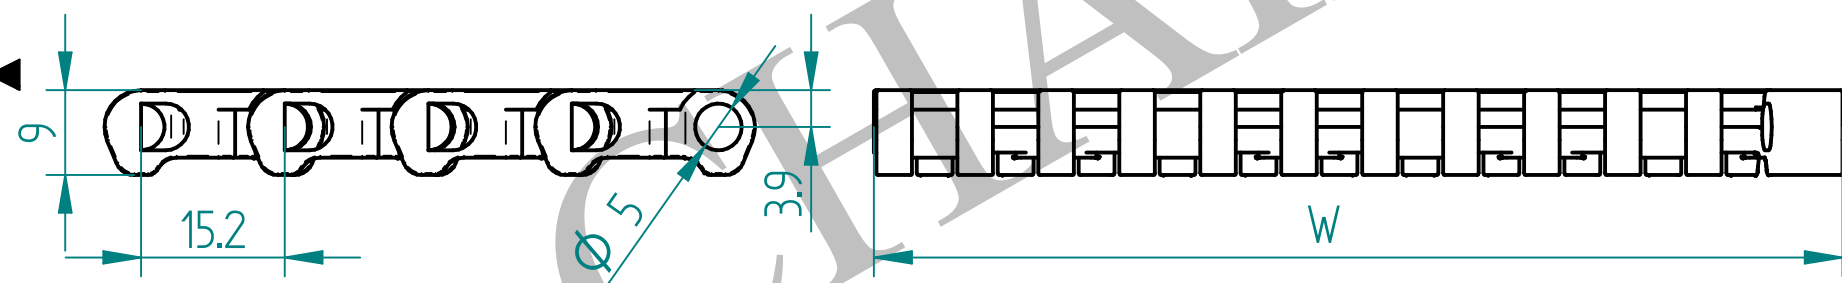

# T-200 FLAT TOP PLAIN

	SIGN	DATE	<b>ATC CHAINS INDIA</b>		
DRAWN BY:					CUSTOMER:
CHECKED BY:					CUSTOMER DWG. NO.:
APPROVED BY:					WEIGHT:      MATERIAL:      SCALE:
DWG. NO.:	 		<b>ALL DIMENSIONS ARE IN MM</b>		
QNTY:					<b>A4</b>