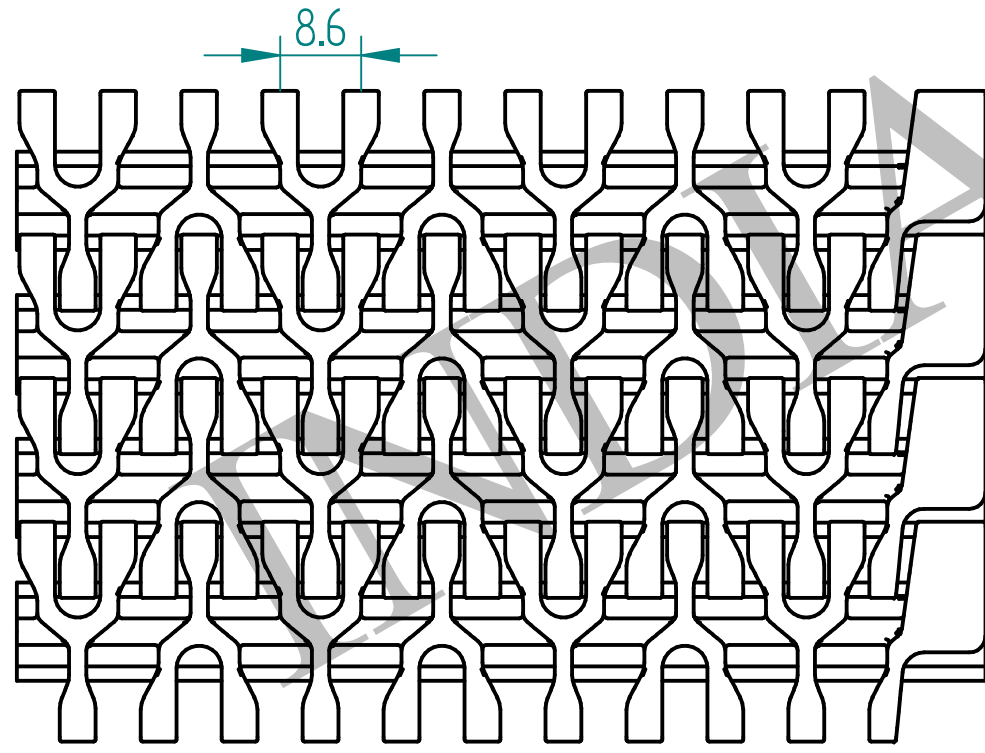

# T-200 FLAT TOP PLAIN

	SIGN	DATE	<b>ATC CHAINS INDIA</b>		
DRAWN BY:					CUSTOMER:
CHECKED BY:					CUSTOMER DWG. NO.:
APPROVED BY:					WEIGHT:      MATERIAL:      SCALE:
DWG. NO.:	 		<b>ALL DIMENSIONS ARE IN MM</b>		
QNTY:					<b>A4</b>