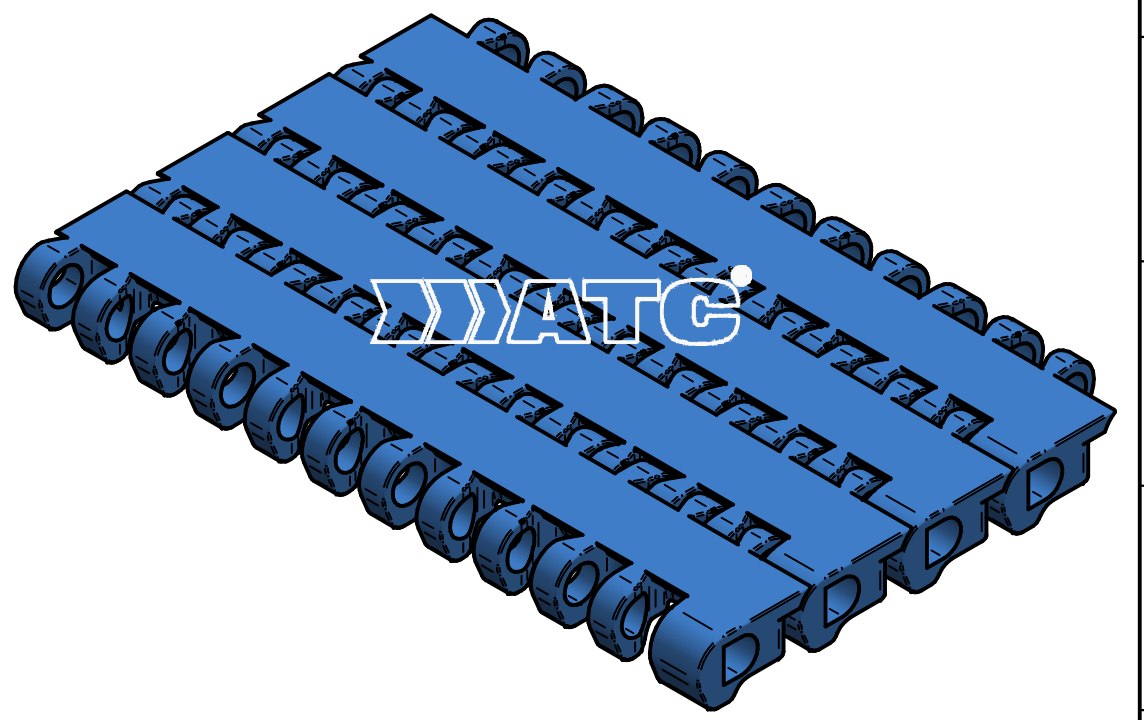

# T-200 FLAT TOP PLAIN

	SIGN	DATE	<b>ATC CHAINS INDIA</b>		
DRAWN BY:					CUSTOMER:
CHECKED BY:					CUSTOMER DWG. NO.:
APPROVED BY:					WEIGHT:      MATERIAL:      SCALE:
DWG. NO.:	 		<b>ALL DIMENSIONS ARE IN MM</b>		
QNTY:					<b>A4</b>