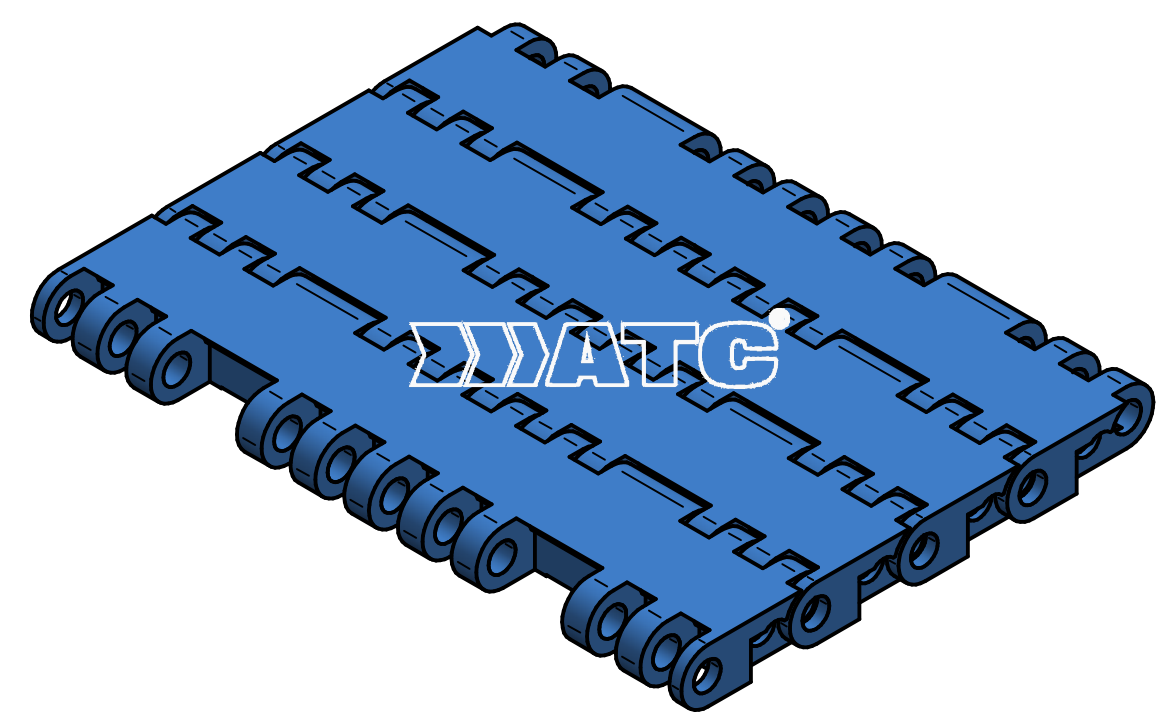

T-100 FLAT TOP PLAIN

ATC CHAINS

	SIGN	DATE	ATC CHAINS INDIA	
DRAWN BY:				
CHECKED BY:			CUSTOMER:	
APPROVED BY:			CUSTOMER DWG. NO.:	
DWG. NO.:			WEIGHT:	MATERIAL:
			SCALE:	
			ALL DIMENSIONS ARE IN MM	
			A4	