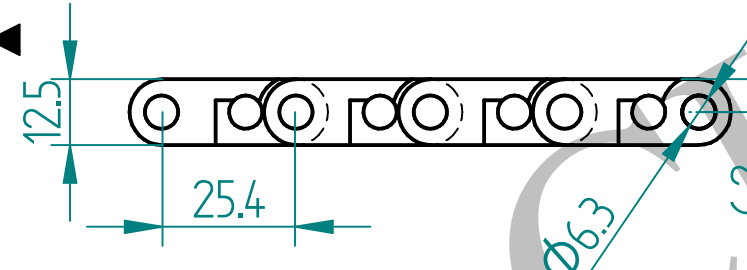

T-100 FLAT TOP PLAIN

ATC CHAINS

	SIGN	DATE	ATC CHAINS INDIA	
DRAWN BY:				
CHECKED BY:			CUSTOMER:	
APPROVED BY:			CUSTOMER DWG. NO.:	
DWG. NO.:			WEIGHT:	MATERIAL:
			SCALE:	
			ALL DIMENSIONS ARE IN MM	
			A4	