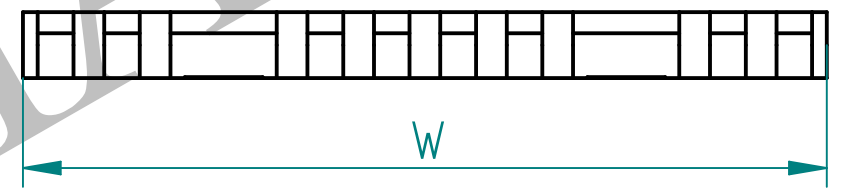

T-100 FLAT TOP PLAIN

ATC CHAINS

	SIGN	DATE	ATC CHAINS INDIA	
DRAWN BY:				
CHECKED BY:			CUSTOMER:	
APPROVED BY:			CUSTOMER DWG. NO.:	
DWG. NO.:			WEIGHT:	MATERIAL:
			SCALE:	
			ALL DIMENSIONS ARE IN MM	
			A4	