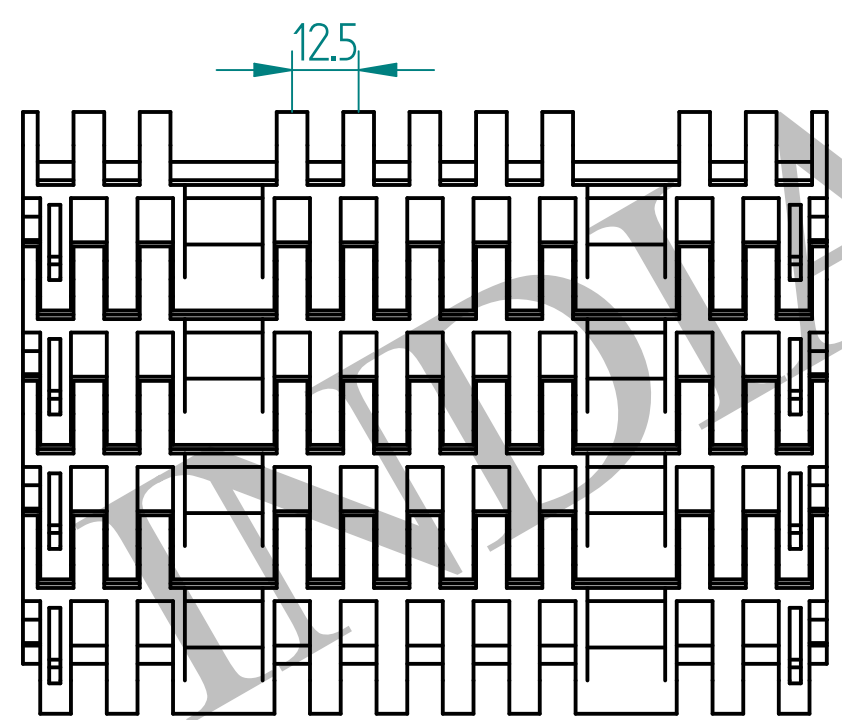

T-100 FLAT TOP PLAIN

ATC CHAINS

	SIGN	DATE	ATC CHAINS INDIA	
DRAWN BY:				
CHECKED BY:			CUSTOMER:	
APPROVED BY:			CUSTOMER DWG. NO.:	
DWG. NO.:			WEIGHT:	MATERIAL:
			SCALE:	
			ALL DIMENSIONS ARE IN MM	
			A4	