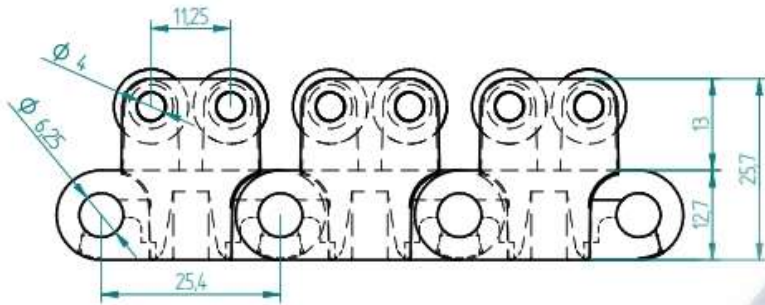

T-1510-S BELTS

					SIGN	DATE	ATC CHAINS INDIA	
					DRAWN BY			
					CHECKED BY			
					APPROVED BY			
REV	REF	DESCRIPTION	CHG	CHK	DATE	DWG. NO.		CUSTOMER
THIS DOCUMENT IS A PROPERTY OF ATC CHAINS INDIA AND MUST NOT UNDER ANY CIRCUMSTANCES BE COPIED IN ITS ORIGINAL OR MODIFIED STATE, REPRODUCED OR USED FOR ANY UNAUTHORIZED PURPOSE IN ANY FORM, PRINT, ELECTRONIC ETC. WITHOUT WRITTEN PERMISSION FROM ATC CHAINS INDIA.						CUSTOMER DWG. NO.		
 						HEIGHT	MATERIAL	SCALE
						ALL DIMENSIONS ARE IN MM		
<p style="text-align: center;">MANUAL CHANGES ARE NOT ALLOWED.</p>								