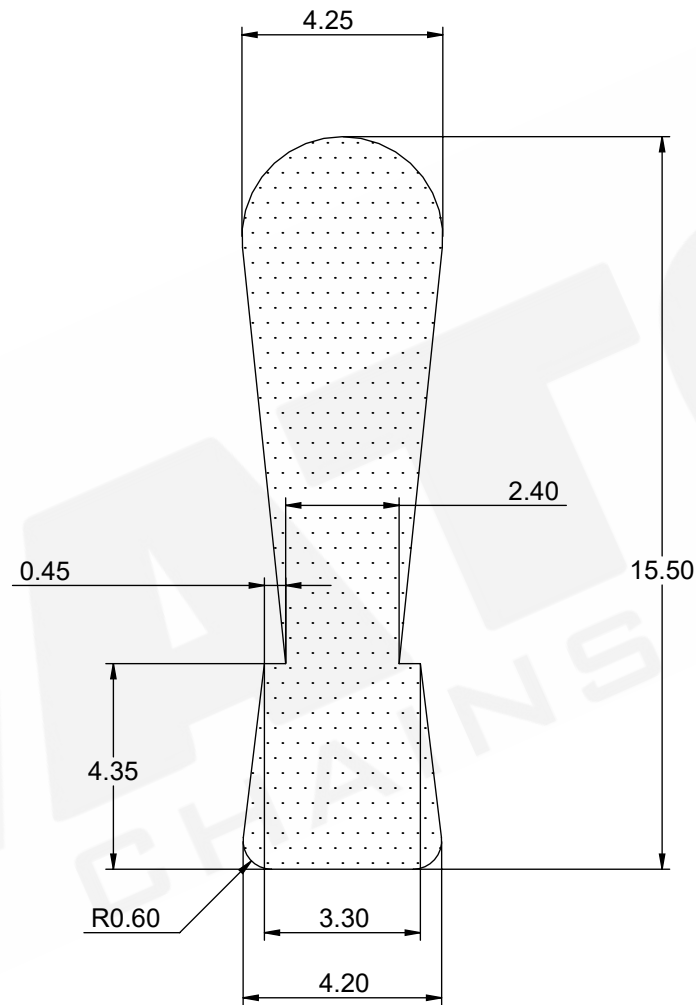

C

C

B

B

A

A

PRODUCT NAME :

NECK GUIDE 15

PRODUCT CODE :

MATERIAL:

A4

ALL DIMENSIONS ARE IN MM

ATC CHAINS INDIA

6

5

4